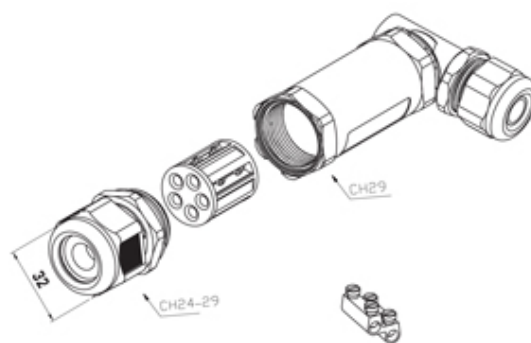

TeeTube

Range: Weatherproof/Waterproof Connectors

Order Code: THB.401.A3D

DESCRIPTION

TeeTube "L type" 6 Pole Screw - wp 7mm to 13.5mm, 2.5 mm max conductor size IP68 24A 450V 2 cable entries

WEATHERPROOF/WATERPROOF CONNECTORS FEATURES

- Tough, robust construction with large cable range acceptance
- Straight through, T splitter and Y splitter versions available
- Dual terminal versions available for easy fitting and looping of conductors (2+2 and 3+3 poles)
- Temperature rating of -40°C to +125°C

Features may vary by product throughout the range.

Subject to technical modification without notice.

Typographical and other errors do not justify claim for damages.

SPECIFICATION

Cable Entries	2
Max Current (A)	24
Max Voltage (V)	450
Number of Poles	6
Max Conductor Size (Sq mm)	2.5
Minimum Cable Diameter (mm)	7
Maximum Cable Diameter (mm)	13.5
IP Rating	68
Min Temperature Rating °C	-40
Max Temperature Rating °C	125
Temperature "T" Rating	T85
Body Material	PA66 / TPE
Fixing System	Cable
Terminal Type	Screw - wp