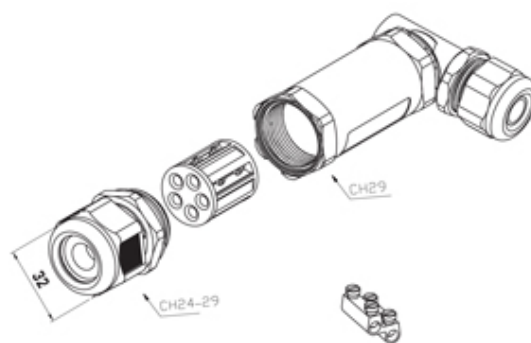

TeeTube

Range: Weatherproof/Waterproof Connectors

Order Code: THB.401.A3E

DESCRIPTION

TeeTube "L type" 3 Pole Screw - wp 7mm to 13.5mm, 2.5 mm max conductor size IP68 24A 450V 2 cable entries

WEATHERPROOF/WATERPROOF CONNECTORS FEATURES

- Tough, robust construction with large cable range acceptance
- Straight through, T splitter and Y splitter versions available
- Dual terminal versions available for easy fitting and looping of conductors (2+2 and 3+3 poles)
- Temperature rating of -40°C to +125°C

Features may vary by product throughout the range.

Subject to technical modification without notice.

Typographical and other errors do not justify claim for damages.

SPECIFICATION

Cable Entries	2
Max Current (A)	24
Max Voltage (V)	450
Number of Poles	3
Max Conductor Size (Sq mm)	2.5
Minimum Cable Diameter (mm)	7
Maximum Cable Diameter (mm)	13.5
IP Rating	68
Min Temperature Rating °C	-40
Max Temperature Rating °C	125
Temperature "T" Rating	T85
Body Material	PA66 / TPE
Fixing System	Cable
Terminal Type	Screw - wp