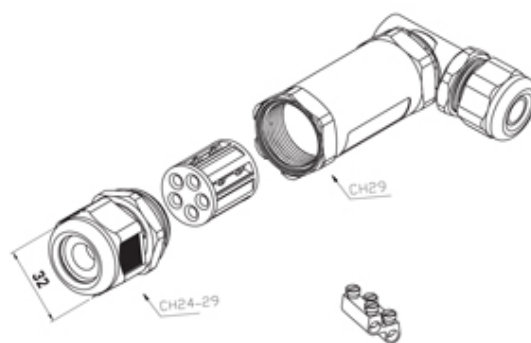

TeeTube

Range: Weatherproof/Waterproof Connectors

Order Code: THB.401.B3A

DESCRIPTION

TeeTube "L type" 5 Pole Screw - wp 7mm to 13.5mm on one gland 8mm to 17mm on the other gland , 2.5 mm max conductor size IP68 24A
450V 2 cable entries

WEATHERPROOF/WATERPROOF CONNECTORS FEATURES

- Tough, robust construction with large cable range acceptance
- Straight through, T splitter and Y splitter versions available
- Dual terminal versions available for easy fitting and looping of conductors (2+2 and 3+3 poles)
- Temperature rating of -40°C to +125°C

Features may vary by product throughout the range.

Subject to technical modification without notice.

Typographical and other errors do not justify claim for damages.

SPECIFICATION

Cable Entries	2
Max Current (A)	24
Max Voltage (V)	450
Number of Poles	5
Max Conductor Size (Sq mm)	2.5
Minimum Cable Diameter (mm)	7
Maximum Cable Diameter (mm)	17
IP Rating	68
Min Temperature Rating °C	-40
Max Temperature Rating °C	125
Temperature "T" Rating	T85
Body Material	PA66 / TPE
Fixing System	Cable
Terminal Type	Screw - wp