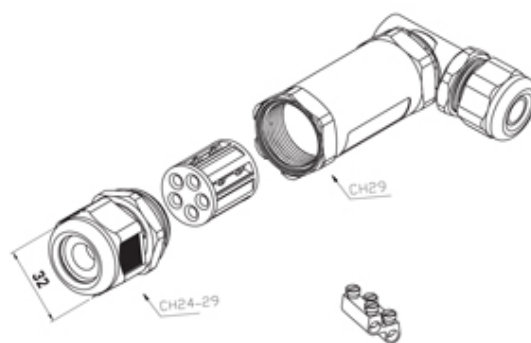

TeeTube

Range: Weatherproof/Waterproof Connectors

Order Code: THB.401.B3C

DESCRIPTION

TeeTube "L type" 2 Pole Screw - wp 7mm to 13.5mm on one gland 8mm to 17mm on the other gland , 2.5 mm max conductor size IP68 24A
450V 2 cable entries

WEATHERPROOF/WATERPROOF CONNECTORS FEATURES

- Tough, robust construction with large cable range acceptance
- Straight through, T splitter and Y splitter versions available
- Dual terminal versions available for easy fitting and looping of conductors (2+2 and 3+3 poles)
- Temperature rating of -40°C to +125°C

Features may vary by product throughout the range.

Subject to technical modification without notice.

Typographical and other errors do not justify claim for damages.

SPECIFICATION

Cable Entries	2
Max Current (A)	24
Max Voltage (V)	450
Number of Poles	2
Max Conductor Size (Sq mm)	2.5
Minimum Cable Diameter (mm)	7
Maximum Cable Diameter (mm)	17
IP Rating	68
Min Temperature Rating °C	-40
Max Temperature Rating °C	125
Temperature "T" Rating	T85
Body Material	PA66 / TPE
Fixing System	Cable
Terminal Type	Screw - wp