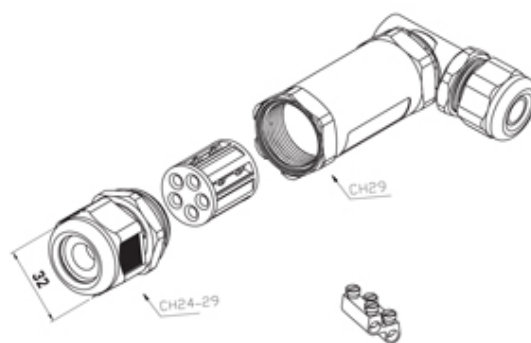

TeeTube

Range: Weatherproof/Waterproof Connectors

Order Code: THB.401.B3D

DESCRIPTION

TeeTube "L type" 6 Pole Screw - wp 7mm to 13.5mm on one gland 8mm to 17mm on the other gland , 2.5 mm max conductor size IP68 24A
450V 2 cable entries

WEATHERPROOF/WATERPROOF CONNECTORS FEATURES

- Tough, robust construction with large cable range acceptance
- Straight through, T splitter and Y splitter versions available
- Dual terminal versions available for easy fitting and looping of conductors (2+2 and 3+3 poles)
- Temperature rating of -40°C to +125°C

Features may vary by product throughout the range.

Subject to technical modification without notice.

Typographical and other errors do not justify claim for damages.

SPECIFICATION

Cable Entries	2
Max Current (A)	24
Max Voltage (V)	450
Number of Poles	6
Max Conductor Size (Sq mm)	2.5
Minimum Cable Diameter (mm)	7
Maximum Cable Diameter (mm)	17
IP Rating	68
Min Temperature Rating °C	-40
Max Temperature Rating °C	125
Temperature "T" Rating	T85
Body Material	PA66 / TPE
Fixing System	Cable
Terminal Type	Screw - wp