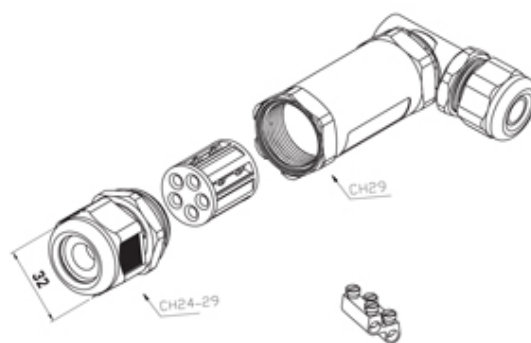

TeeTube

Range: Weatherproof/Waterproof Connectors

Order Code: THB.401.B3E

DESCRIPTION

TeeTube "L type" 3 Pole Screw - wp 7mm to 13.5mm on one gland 8mm to 17mm on the other gland , 2.5 mm max conductor size IP68 24A
450V 2 cable entries

WEATHERPROOF/WATERPROOF CONNECTORS FEATURES

- Tough, robust construction with large cable range acceptance
- Straight through, T splitter and Y splitter versions available
- Dual terminal versions available for easy fitting and looping of conductors (2+2 and 3+3 poles)
- Temperature rating of -40°C to +125°C

Features may vary by product throughout the range.

Subject to technical modification without notice.

Typographical and other errors do not justify claim for damages.

SPECIFICATION

Cable Entries	2
Max Current (A)	24
Max Voltage (V)	450
Number of Poles	3
Max Conductor Size (Sq mm)	2.5
Minimum Cable Diameter (mm)	7
Maximum Cable Diameter (mm)	17
IP Rating	68
Min Temperature Rating °C	-40
Max Temperature Rating °C	125
Temperature "T" Rating	T85
Body Material	PA66 / TPE
Fixing System	Cable
Terminal Type	Screw - wp