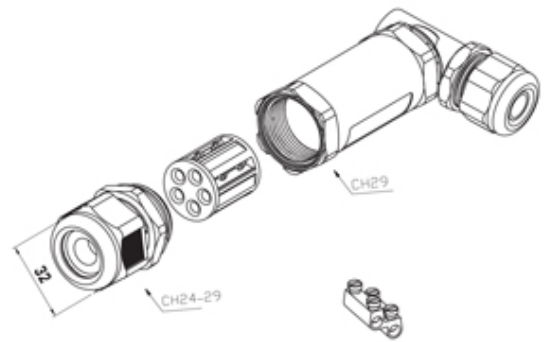

## Range: Weatherproof/Waterproof Connectors

Order Code: THB.401.E2A.3

### DESCRIPTION

TeeTube "L type" 2 Pole Screw - end barrier contact 7mm to 13.5mm on one gland 14mm to 17mm on the other gland, 4 mm max conductor size  
IP68 32A 450V 2 cable entries

### WEATHERPROOF/WATERPROOF CONNECTORS FEATURES

- Tough, robust construction with large cable range acceptance
- Straight through, T splitter and Y splitter versions available
- Dual terminal versions available for easy fitting and looping of conductors (2+2 and 3+3 poles)
- Temperature rating of -40°C to +125°C

## SPECIFICATION

Cable Entries	2
Max Current (A)	32
Max Voltage (V)	450
Number of Poles	2
Max Conductor Size (Sq mm)	4
Minimum Cable Diameter (mm)	7
Maximum Cable Diameter (mm)	17
IP Rating	68
Min Temperature Rating °C	-40
Max Temperature Rating °C	125
Temperature "T" Rating	T125
Body Material	PA66 / TPE
Fixing System	Cable
Terminal Type	Screw - end barrier contact