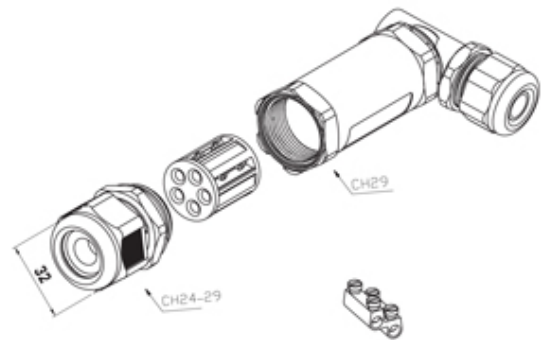

TeeTube

Range: Weatherproof/Waterproof Connectors

Order Code: THB.401.E2C.1

DESCRIPTION

TeeTube "L type" 2 Pole Screw - wp 7mm to 13.5mm on one gland 7mm to 10.5mm on the other gland, 1.5mm max conductor size IP68 32A 450V 2 cable entries

WEATHERPROOF/WATERPROOF CONNECTORS FEATURES

- Tough, robust construction with large cable range acceptance
- Straight through, T splitter and Y splitter versions available
- Dual terminal versions available for easy fitting and looping of conductors (2+2 and 3+3 poles)
- Temperature rating of -40°C to +125°C

Features may vary by product throughout the range.

Subject to technical modification without notice.

Typographical and other errors do not justify claim for damages.

SPECIFICATION

Cable Entries	2
Max Current (A)	24
Max Voltage (V)	450
Number of Poles	2
Max Conductor Size (Sq mm)	2.5
Minimum Cable Diameter (mm)	10.5
Maximum Cable Diameter (mm)	14
IP Rating	68
Min Temperature Rating °C	-40
Max Temperature Rating °C	125
Temperature "T" Rating	T125
Body Material	PA66 / TPE
Fixing System	Cable
Terminal Type	Screw - wp