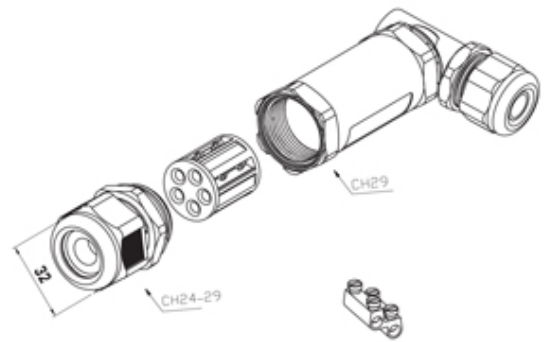

## Range: Weatherproof/Waterproof Connectors

Order Code: THB.401.E2C.2

### DESCRIPTION

TeeTube "L type" 2 Pole Screw - wp 7mm to 13.5mm on one gland  
10.5mm to 14mm on the other gland, 4 mm max conductor size IP68  
32A 450V 2 cable entries

### WEATHERPROOF/WATERPROOF CONNECTORS FEATURES

- Tough, robust construction with large cable range acceptance
- Straight through, T splitter and Y splitter versions available
- Dual terminal versions available for easy fitting and looping of conductors (2+2 and 3+3 poles)
- Temperature rating of -40°C to +125°C

## SPECIFICATION

Cable Entries	2
Max Current (A)	24
Max Voltage (V)	450
Number of Poles	2
Max Conductor Size (Sq mm)	2.5
Minimum Cable Diameter (mm)	10.5
Maximum Cable Diameter (mm)	17
IP Rating	68
Min Temperature Rating °C	-40
Max Temperature Rating °C	125
Temperature "T" Rating	T125
Body Material	PA66 / TPE
Fixing System	Cable
Terminal Type	Screw - wp