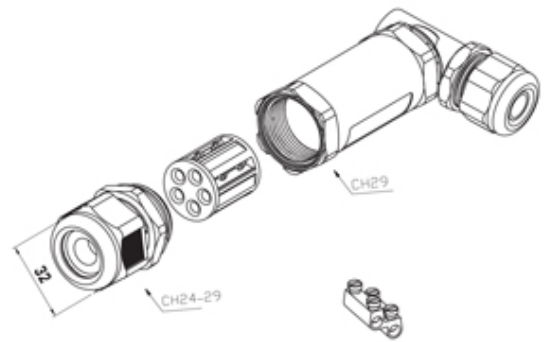

## Range: Weatherproof/Waterproof Connectors

Order Code: THB.401.E3C.1

### DESCRIPTION

TeeTube "L type" 3 Pole Screw - wp 7mm to 13.5mm on one gland 7mm to 10.5mm on the other gland, 1.5mm max conductor size IP68 32A 450V 2 cable entries

### WEATHERPROOF/WATERPROOF CONNECTORS FEATURES

- Tough, robust construction with large cable range acceptance
- Straight through, T splitter and Y splitter versions available
- Dual terminal versions available for easy fitting and looping of conductors (2+2 and 3+3 poles)
- Temperature rating of -40°C to +125°C

## SPECIFICATION

Cable Entries	2
Max Current (A)	24
Max Voltage (V)	450
Number of Poles	3
Max Conductor Size (Sq mm)	2.5
Minimum Cable Diameter (mm)	10.5
Maximum Cable Diameter (mm)	14
IP Rating	68
Min Temperature Rating °C	-40
Max Temperature Rating °C	125
Temperature "T" Rating	T125
Body Material	PA66 / TPE
Fixing System	Cable
Terminal Type	Screw - wp