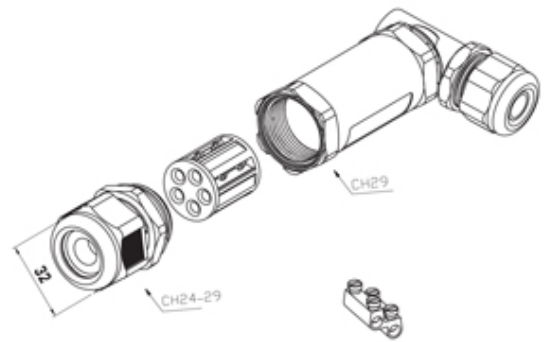

TeeTube

Range: Weatherproof/Waterproof Connectors

Order Code: THB.401.E3C.2

DESCRIPTION

TeeTube "L type" 3 Pole Screw - wp 7mm to 13.5mm on one gland
10.5mm to 14mm on the other gland, 4 mm max conductor size IP68
32A 450V 2 cable entries

WEATHERPROOF/WATERPROOF CONNECTORS FEATURES

- Tough, robust construction with large cable range acceptance
- Straight through, T splitter and Y splitter versions available
- Dual terminal versions available for easy fitting and looping of conductors (2+2 and 3+3 poles)
- Temperature rating of -40°C to +125°C

Features may vary by product throughout the range.

Subject to technical modification without notice.

Typographical and other errors do not justify claim for damages.

SPECIFICATION

Cable Entries	2
Max Current (A)	24
Max Voltage (V)	450
Number of Poles	3
Max Conductor Size (Sq mm)	2.5
Minimum Cable Diameter (mm)	10.5
Maximum Cable Diameter (mm)	17
IP Rating	68
Min Temperature Rating °C	-40
Max Temperature Rating °C	125
Temperature "T" Rating	T125
Body Material	PA66 / TPE
Fixing System	Cable
Terminal Type	Screw - wp