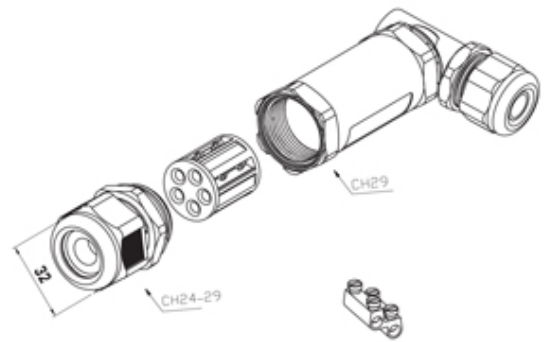

## Range: Weatherproof/Waterproof Connectors

Order Code: THB.401.E4A.1

### DESCRIPTION

TeeTube "L type" 4 Pole Screw - end barrier 7mm to 13.5mm on one gland 7mm to 10.5mm on the other gland, 1.5mm max conductor size  
IP68 32A 450V 2 cable entries

### WEATHERPROOF/WATERPROOF CONNECTORS FEATURES

- Tough, robust construction with large cable range acceptance
- Straight through, T splitter and Y splitter versions available
- Dual terminal versions available for easy fitting and looping of conductors (2+2 and 3+3 poles)
- Temperature rating of -40°C to +125°C

## SPECIFICATION

Cable Entries	2
Max Current (A)	32
Max Voltage (V)	450
Number of Poles	4
Max Conductor Size (Sq mm)	4
Minimum Cable Diameter (mm)	7
Maximum Cable Diameter (mm)	10.5
IP Rating	68
Min Temperature Rating °C	-40
Max Temperature Rating °C	125
Temperature "T" Rating	T125
Body Material	PA66 / TPE
Fixing System	Cable
Terminal Type	Screw - end barrier contact