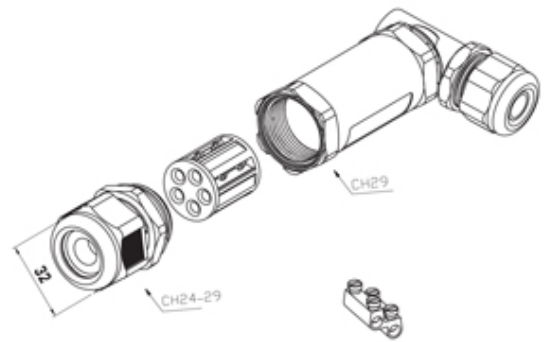

## Range: Weatherproof/Waterproof Connectors

Order Code: THB.401.E4A.3

### DESCRIPTION

TeeTube "L type" 4 Pole Screw - end barrier contact 7mm to 13.5mm on one gland 14mm to 17mm on the other gland, 4 mm max conductor size  
IP68 32A 450V 2 cable entries

### WEATHERPROOF/WATERPROOF CONNECTORS FEATURES

- Tough, robust construction with large cable range acceptance
- Straight through, T splitter and Y splitter versions available
- Dual terminal versions available for easy fitting and looping of conductors (2+2 and 3+3 poles)
- Temperature rating of -40°C to +125°C