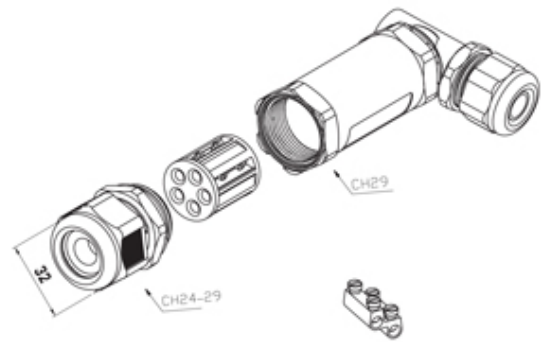

TeeTube

Range: Weatherproof/Waterproof Connectors

Order Code: THB.401.E4C.1

DESCRIPTION

TeeTube "L type" 4 Pole Screw - wp 7mm to 13.5mm on one gland 7mm to 10.5mm on the other gland, 1.5mm max conductor size IP68 32A 450V 2 cable entries

WEATHERPROOF/WATERPROOF CONNECTORS FEATURES

- Tough, robust construction with large cable range acceptance
- Straight through, T splitter and Y splitter versions available
- Dual terminal versions available for easy fitting and looping of conductors (2+2 and 3+3 poles)
- Temperature rating of -40°C to +125°C

Features may vary by product throughout the range.

Subject to technical modification without notice.

Typographical and other errors do not justify claim for damages.

SPECIFICATION

Cable Entries	2
Max Current (A)	24
Max Voltage (V)	450
Number of Poles	4
Max Conductor Size (Sq mm)	2.5
Minimum Cable Diameter (mm)	10.5
Maximum Cable Diameter (mm)	14
IP Rating	68
Min Temperature Rating °C	-40
Max Temperature Rating °C	125
Temperature "T" Rating	T125
Body Material	PA66 / TPE
Fixing System	Cable
Terminal Type	Screw - wp