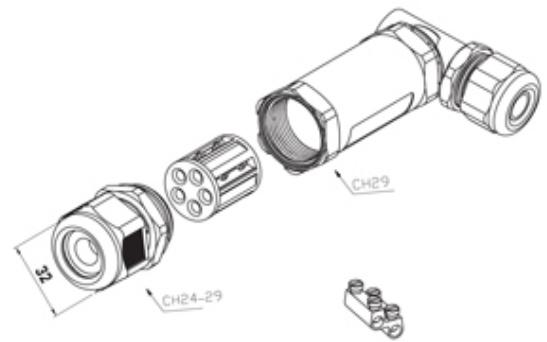

TeeTube

Range: Weatherproof/Waterproof Connectors

Order Code: THB.401.E4C.2

DESCRIPTION

TeeTube "L type" 4 Pole Screw - wp 7mm to 13.5mm on one gland
10.5mm to 14mm on the other gland, 4 mm max conductor size IP68
32A 450V 2 cable entries

WEATHERPROOF/WATERPROOF CONNECTORS FEATURES

- Tough, robust construction with large cable range acceptance
- Straight through, T splitter and Y splitter versions available
- Dual terminal versions available for easy fitting and looping of conductors (2+2 and 3+3 poles)
- Temperature rating of -40°C to +125°C

Features may vary by product throughout the range.

Subject to technical modification without notice.

Typographical and other errors do not justify claim for damages.

SPECIFICATION

Cable Entries	2
Max Current (A)	24
Max Voltage (V)	450
Number of Poles	4
Max Conductor Size (Sq mm)	2.5
Minimum Cable Diameter (mm)	10.5
Maximum Cable Diameter (mm)	17
IP Rating	68
Min Temperature Rating °C	-40
Max Temperature Rating °C	125
Temperature "T" Rating	T125
Body Material	PA66 / TPE
Fixing System	Cable
Terminal Type	Screw - wp