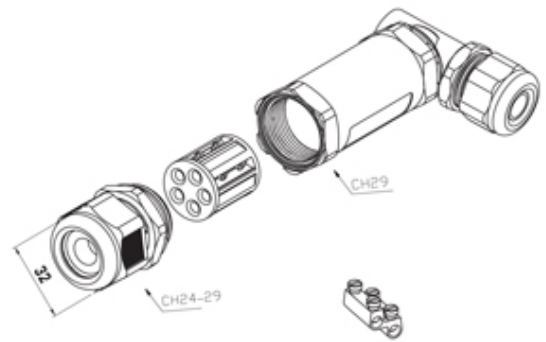

TeeTube

Range: Weatherproof/Waterproof Connectors

Order Code: THB.401.E4C.3

DESCRIPTION

TeeTube "L type" 4 Pole Screw - wp 7mm to 13.5mm on one gland
14mm to 17mm on the other gland, 4 mm max conductor size IP68 32A
450V 2 cable entries

WEATHERPROOF/WATERPROOF CONNECTORS FEATURES

- Tough, robust construction with large cable range acceptance
- Straight through, T splitter and Y splitter versions available
- Dual terminal versions available for easy fitting and looping of conductors (2+2 and 3+3 poles)
- Temperature rating of -40°C to +125°C

Features may vary by product throughout the range.

Subject to technical modification without notice.

Typographical and other errors do not justify claim for damages.

SPECIFICATION

Cable Entries	2
Max Current (A)	24
Max Voltage (V)	450
Number of Poles	4
Max Conductor Size (Sq mm)	2.5
Minimum Cable Diameter (mm)	14
Maximum Cable Diameter (mm)	17
IP Rating	68
Min Temperature Rating °C	-40
Max Temperature Rating °C	125
Temperature "T" Rating	T125
Body Material	PA66 / TPE
Fixing System	Cable
Terminal Type	Screw - wp