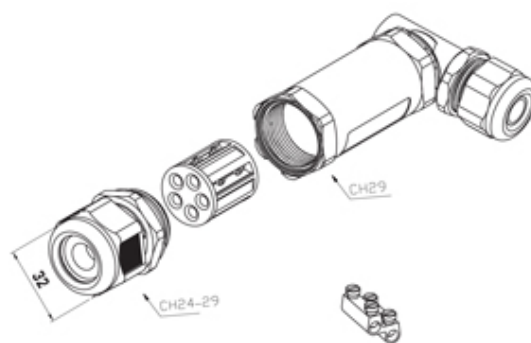

## Range: Weatherproof/Waterproof Connectors

Order Code: THB.401.E5A.2

### DESCRIPTION

TeeTube "L type" 5 Pole Screw - end barrier contact 7mm to 13.5mm on one gland 10.5mm to 14mm on the other gland, 4 mm max conductor size IP68 32A 450V 2 cable entries

### WEATHERPROOF/WATERPROOF CONNECTORS FEATURES

- Tough, robust construction with large cable range acceptance
- Straight through, T splitter and Y splitter versions available
- Dual terminal versions available for easy fitting and looping of conductors (2+2 and 3+3 poles)
- Temperature rating of -40°C to +125°C