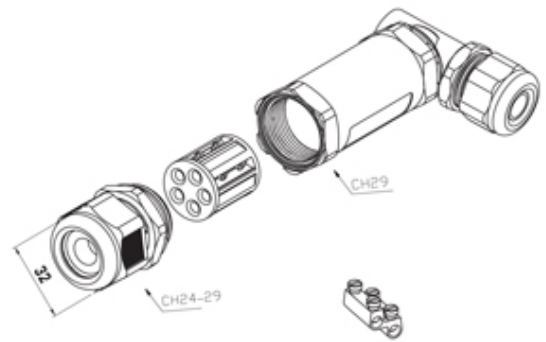

TeeTube

Range: Weatherproof/Waterproof Connectors

Order Code: THB.401.E5C.1

DESCRIPTION

TeeTube "L type" 5 Pole Screw - wp 7mm to 13.5mm on one gland 7mm to 10.5mm on the other gland, 1.5mm max conductor size IP68 32A 450V 2 cable entries

WEATHERPROOF/WATERPROOF CONNECTORS FEATURES

- Tough, robust construction with large cable range acceptance
- Straight through, T splitter and Y splitter versions available
- Dual terminal versions available for easy fitting and looping of conductors (2+2 and 3+3 poles)
- Temperature rating of -40°C to +125°C

Features may vary by product throughout the range.

Subject to technical modification without notice.

Typographical and other errors do not justify claim for damages.

SPECIFICATION

Cable Entries	2
Max Current (A)	24
Max Voltage (V)	450
Number of Poles	5
Max Conductor Size (Sq mm)	2.5
Minimum Cable Diameter (mm)	10.5
Maximum Cable Diameter (mm)	14
IP Rating	68
Min Temperature Rating °C	-40
Max Temperature Rating °C	125
Temperature "T" Rating	T125
Body Material	PA66 / TPE
Fixing System	Cable
Terminal Type	Screw - wp