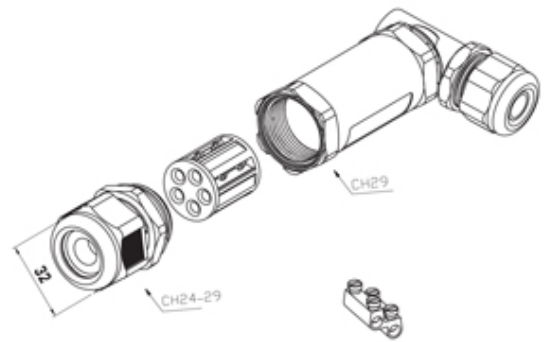

TeeTube

Range: Weatherproof/Waterproof Connectors

Order Code: THB.401.E5C.2

DESCRIPTION

TeeTube "L type" 5 Pole Screw - wp 7mm to 13.5mm on one gland
10.5mm to 14mm on the other gland, 4 mm max conductor size IP68
32A 450V 2 cable entries

WEATHERPROOF/WATERPROOF CONNECTORS FEATURES

- Tough, robust construction with large cable range acceptance
- Straight through, T splitter and Y splitter versions available
- Dual terminal versions available for easy fitting and looping of conductors (2+2 and 3+3 poles)
- Temperature rating of -40°C to +125°C

Features may vary by product throughout the range.

Subject to technical modification without notice.

Typographical and other errors do not justify claim for damages.

SPECIFICATION

Cable Entries	2
Max Current (A)	24
Max Voltage (V)	450
Number of Poles	5
Max Conductor Size (Sq mm)	2.5
Minimum Cable Diameter (mm)	10.5
Maximum Cable Diameter (mm)	17
IP Rating	68
Min Temperature Rating °C	-40
Max Temperature Rating °C	125
Temperature "T" Rating	T125
Body Material	PA66 / TPE
Fixing System	Cable
Terminal Type	Screw - wp