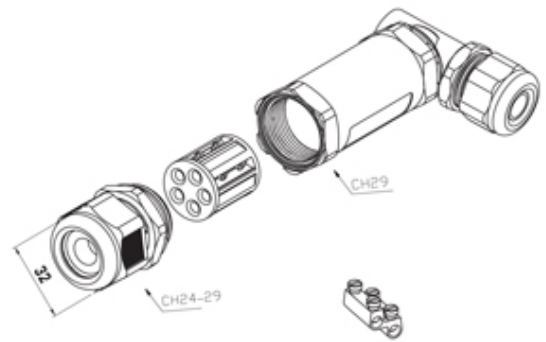

## Range: Weatherproof/Waterproof Connectors

Order Code: THB.401.E5C.3

### DESCRIPTION

TeeTube "L type" 5 Pole Screw - wp 7mm to 13.5mm on one gland  
14mm to 17mm on the other gland, 4 mm max conductor size IP68 32A  
450V 2 cable entries

### WEATHERPROOF/WATERPROOF CONNECTORS FEATURES

- Tough, robust construction with large cable range acceptance
- Straight through, T splitter and Y splitter versions available
- Dual terminal versions available for easy fitting and looping of conductors (2+2 and 3+3 poles)
- Temperature rating of -40°C to +125°C

## SPECIFICATION

Cable Entries	2
Max Current (A)	24
Max Voltage (V)	450
Number of Poles	5
Max Conductor Size (Sq mm)	2.5
Minimum Cable Diameter (mm)	14
Maximum Cable Diameter (mm)	17
IP Rating	68
Min Temperature Rating °C	-40
Max Temperature Rating °C	125
Temperature "T" Rating	T125
Body Material	PA66 / TPE
Fixing System	Cable
Terminal Type	Screw - wp