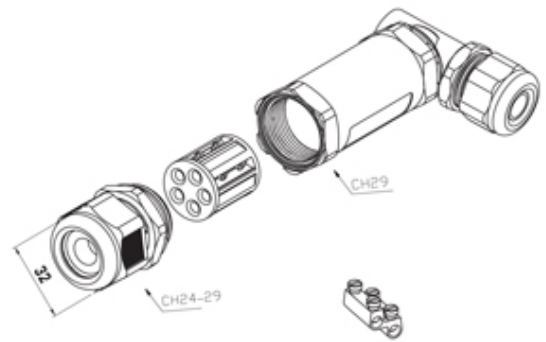

TeeTube

Range: Weatherproof/Waterproof Connectors

Order Code: THB.401.E6C.1

DESCRIPTION

TeeTube "L type" 6 Pole Screw - wp 7mm to 13.5mm on one gland 7mm to 10.5mm on the other gland, 1.5mm max conductor size IP68 32A 450V 2 cable entries

WEATHERPROOF/WATERPROOF CONNECTORS FEATURES

- Tough, robust construction with large cable range acceptance
- Straight through, T splitter and Y splitter versions available
- Dual terminal versions available for easy fitting and looping of conductors (2+2 and 3+3 poles)
- Temperature rating of -40°C to +125°C

Features may vary by product throughout the range.

Subject to technical modification without notice.

Typographical and other errors do not justify claim for damages.

SPECIFICATION

Cable Entries	2
Max Current (A)	24
Max Voltage (V)	450
Number of Poles	6
Max Conductor Size (Sq mm)	2.5
Minimum Cable Diameter (mm)	10.5
Maximum Cable Diameter (mm)	14
IP Rating	68
Min Temperature Rating °C	-40
Max Temperature Rating °C	125
Temperature "T" Rating	T125
Body Material	PA66 / TPE
Fixing System	Cable
Terminal Type	Screw - wp