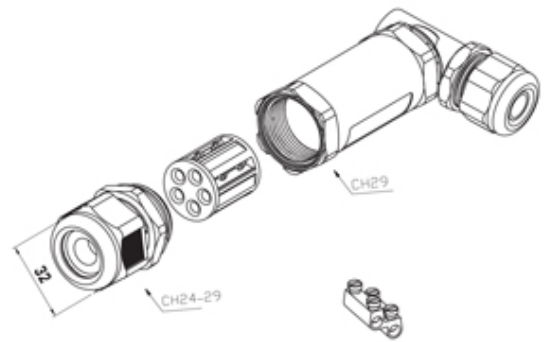

TeeTube

Range: Weatherproof/Waterproof Connectors

Order Code: THB.401.E6C.2

DESCRIPTION

TeeTube "L type" 6 Pole Screw - wp 7mm to 13.5mm on one gland
10.5mm to 14mm on the other gland, 4 mm max conductor size IP68
32A 450V 2 cable entries

WEATHERPROOF/WATERPROOF CONNECTORS FEATURES

- Tough, robust construction with large cable range acceptance
- Straight through, T splitter and Y splitter versions available
- Dual terminal versions available for easy fitting and looping of conductors (2+2 and 3+3 poles)
- Temperature rating of -40°C to +125°C

Features may vary by product throughout the range.

Subject to technical modification without notice.

Typographical and other errors do not justify claim for damages.

SPECIFICATION

Cable Entries	2
Max Current (A)	24
Max Voltage (V)	450
Number of Poles	6
Max Conductor Size (Sq mm)	2.5
Minimum Cable Diameter (mm)	10.5
Maximum Cable Diameter (mm)	17
IP Rating	68
Min Temperature Rating °C	-40
Max Temperature Rating °C	125
Temperature "T" Rating	T125
Body Material	PA66 / TPE
Fixing System	Cable
Terminal Type	Screw - wp