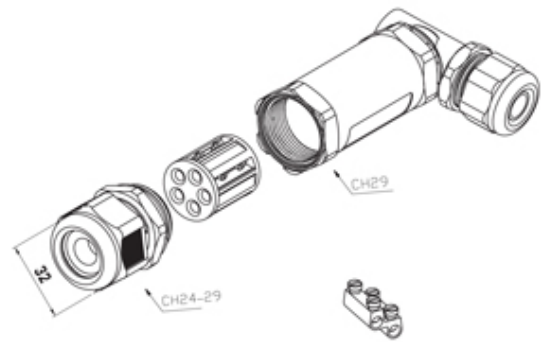

TeeTube

Range: Weatherproof/Waterproof Connectors

Order Code: THB.401.E6C.3

DESCRIPTION

TeeTube "L type" 6 Pole Screw - wp 7mm to 13.5mm on one gland
14mm to 17mm on the other gland, 4 mm max conductor size IP68 32A
450V 2 cable entries

WEATHERPROOF/WATERPROOF CONNECTORS FEATURES

- Tough, robust construction with large cable range acceptance
- Straight through, T splitter and Y splitter versions available
- Dual terminal versions available for easy fitting and looping of conductors (2+2 and 3+3 poles)
- Temperature rating of -40°C to +125°C

Features may vary by product throughout the range.

Subject to technical modification without notice.

Typographical and other errors do not justify claim for damages.

SPECIFICATION

Cable Entries	2
Max Current (A)	24
Max Voltage (V)	450
Number of Poles	6
Max Conductor Size (Sq mm)	2.5
Minimum Cable Diameter (mm)	14
Maximum Cable Diameter (mm)	17
IP Rating	68
Min Temperature Rating °C	-40
Max Temperature Rating °C	125
Temperature "T" Rating	T125
Body Material	PA66 / TPE
Fixing System	Cable
Terminal Type	Screw - wp