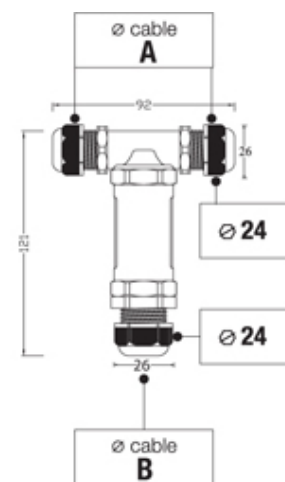

## Range: Weatherproof/Waterproof Connectors

Part Number: THB.402.C1F

### DESCRIPTION

TeeTube 5 Pole Screw - end barrier contact 7mm to 13.5mm, 4 mm max conductor size IP68 32A 450V 3 cable entries

### WEATHERPROOF/WATERPROOF CONNECTORS FEATURES

- Tough, robust construction with large cable range acceptance
- Straight through, T splitter and Y splitter versions available
- Dual terminal versions available for easy fitting and looping of conductors (2+2 and 3+3 poles)
- Temperature rating of -40°C to +125°C

## SPECIFICATION

Cable Entries	3
Max Current (A)	32
Max Voltage (V)	450
Number of Poles	5
Max Conductor Size (Sq mm)	4
Minimum Cable Diameter (mm)	7
Maximum Cable Diameter (mm)	13.5
IP Rating	68
Min Temperature Rating °C	-40
Max Temperature Rating °C	125
Temperature "T" Rating	T85
Body Material	PA66 / TPE
Fixing System	Cable
Terminal Type	Screw - end barrier contact