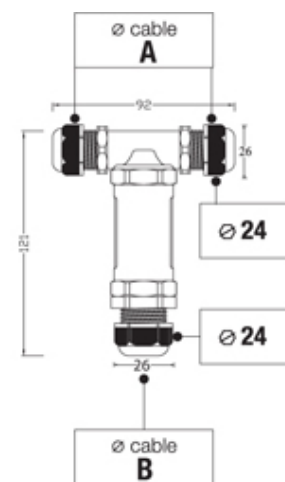

TeeTube

Range: Weatherproof/Waterproof Connectors

Order Code: THB.402.C3F

DESCRIPTION

TeeTube 5 Pole Screw - wp 7mm to 13.5mm, 2.5 mm max conductor size IP68 24A 450V 3 cable entries

WEATHERPROOF/WATERPROOF CONNECTORS FEATURES

- Tough, robust construction with large cable range acceptance
- Straight through, T splitter and Y splitter versions available
- Dual terminal versions available for easy fitting and looping of conductors (2+2 and 3+3 poles)
- Temperature rating of -40°C to +125°C

Features may vary by product throughout the range.

Subject to technical modification without notice.

Typographical and other errors do not justify claim for damages.

SPECIFICATION

Cable Entries	3
Max Current (A)	24
Max Voltage (V)	450
Number of Poles	5
Max Conductor Size (Sq mm)	2.5
Minimum Cable Diameter (mm)	7
Maximum Cable Diameter (mm)	13.5
IP Rating	68
Min Temperature Rating °C	-40
Max Temperature Rating °C	125
Temperature "T" Rating	T85
Body Material	PA66 / TPE
Fixing System	Cable
Terminal Type	Screw - wp