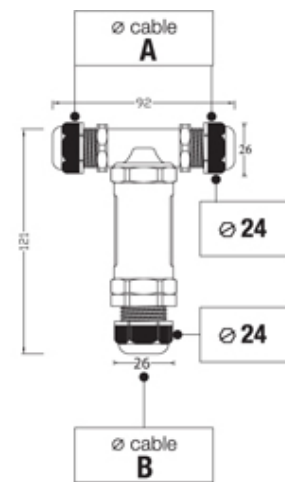

TeeTube

Range: Weatherproof/Waterproof Connectors

Order Code: THB.402.C3G

DESCRIPTION

TeeTube 6 Pole Screw - wp 7mm to 13.5mm, 2.5 mm max conductor size IP68 24A 450V 3 cable entries

WEATHERPROOF/WATERPROOF CONNECTORS FEATURES

- Tough, robust construction with large cable range acceptance
- Straight through, T splitter and Y splitter versions available
- Dual terminal versions available for easy fitting and looping of conductors (2+2 and 3+3 poles)
- Temperature rating of -40°C to +125°C

Features may vary by product throughout the range.

Subject to technical modification without notice.

Typographical and other errors do not justify claim for damages.

SPECIFICATION

Cable Entries	3
Max Current (A)	24
Max Voltage (V)	450
Number of Poles	6
Max Conductor Size (Sq mm)	2.5
Minimum Cable Diameter (mm)	7
Maximum Cable Diameter (mm)	13.5
IP Rating	68
Min Temperature Rating °C	-40
Max Temperature Rating °C	125
Temperature "T" Rating	T85
Body Material	PA66 / TPE
Fixing System	Cable
Terminal Type	Screw - wp