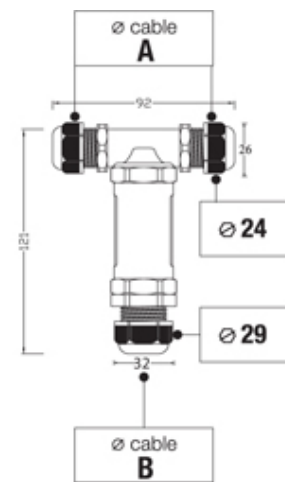

### DESCRIPTION

TeeTube 6 Pole Screw - end barrier contact 7mm to 13.5mm on one gland 8mm to 17mm on the other gland, 4 mm max conductor size IP68  
32A 450V 3 cable entries

### WEATHERPROOF/WATERPROOF CONNECTORS FEATURES

- Tough, robust construction with large cable range acceptance
- Straight through, T splitter and Y splitter versions available
- Dual terminal versions available for easy fitting and looping of conductors (2+2 and 3+3 poles)
- Temperature rating of -40°C to +125°C

## SPECIFICATION

Cable Entries	3
Max Current (A)	32
Max Voltage (V)	450
Number of Poles	6
Max Conductor Size (Sq mm)	4
Minimum Cable Diameter (mm)	7
Maximum Cable Diameter (mm)	13.5
Secondary Maximum Cable Diameter (mm)	17
Secondary Minimum Cable Diameter (mm)	8
IP Rating	68
Min Temperature Rating °C	-40
Max Temperature Rating °C	125
Temperature "T" Rating	T85
Body Material	PA66 / TPE
Fixing System	Cable
Terminal Type	Screw - end barrier contact