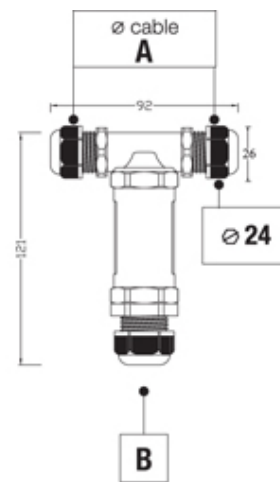

TeeTube

Range: Weatherproof/Waterproof Connectors

Part Number: THB.402.E4C.3

DESCRIPTION

TeeTube with innovative cable gland, 4 Pole Screw - wp 7mm to 13.5mm on one gland 14mm to 17mm on the other, 4 mm max conductor size IP68 32A 450V 3 cable entries

WEATHERPROOF/WATERPROOF CONNECTORS FEATURES

- Tough, robust construction with large cable range acceptance
- Straight through, T splitter and Y splitter versions available
- Dual terminal versions available for easy fitting and looping of conductors (2+2 and 3+3 poles)
- Temperature rating of -40°C to +125°C

Features may vary by product throughout the range.

Subject to technical modification without notice.

Typographical and other errors do not justify claim for damages.

SPECIFICATION

Cable Entries	3
Max Current (A)	24
Max Voltage (V)	450
Number of Poles	4
Max Conductor Size (Sq mm)	2.5
Minimum Cable Diameter (mm)	7
Maximum Cable Diameter (mm)	13.5
Secondary Maximum Cable Diameter (mm)	17
Secondary Minimum Cable Diameter (mm)	14
IP Rating	68
Min Temperature Rating °C	-40
Max Temperature Rating °C	125
Temperature "T" Rating	T125
Body Material	PA66 / TPE
Fixing System	Cable
Terminal Type	Screw - wp