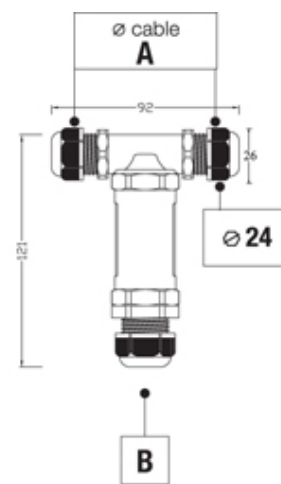

## Range: Weatherproof/Waterproof Connectors

Part Number: THB.402.E6A.3

### DESCRIPTION

TeeTube with innovative cable gland, 6 Pole Screw - end barrier contact 7mm to 13.5mm on one gland 14mm to 17mm on the other, 4 mm max conductor size IP68 32A 450V 3 cable entries

### WEATHERPROOF/WATERPROOF CONNECTORS FEATURES

- Tough, robust construction with large cable range acceptance
- Straight through, T splitter and Y splitter versions available
- Dual terminal versions available for easy fitting and looping of conductors (2+2 and 3+3 poles)
- Temperature rating of -40°C to +125°C

## SPECIFICATION

Cable Entries	3
Max Current (A)	32
Max Voltage (V)	450
Number of Poles	6
Max Conductor Size (Sq mm)	4
Minimum Cable Diameter (mm)	7
Maximum Cable Diameter (mm)	13.5
Secondary Maximum Cable Diameter (mm)	17
Secondary Minimum Cable Diameter (mm)	14
IP Rating	68
Min Temperature Rating °C	-40
Max Temperature Rating °C	125
Temperature "T" Rating	T125
Body Material	PA66 / TPE
Fixing System	Cable
Terminal Type	Screw - end barrier contact