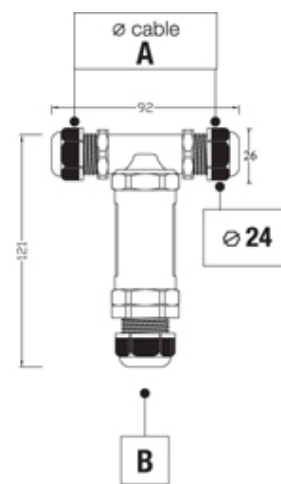

TeeTube

Range: Weatherproof/Waterproof Connectors

Part Number: THB.402.E6C.3

DESCRIPTION

TeeTube with innovative cable gland, 6 Pole Screw - wp 7mm to 13.5mm on one gland 14mm to 17mm on the other, 4 mm max conductor size IP68 32A 450V 3 cable entries

WEATHERPROOF/WATERPROOF CONNECTORS FEATURES

- Tough, robust construction with large cable range acceptance
- Straight through, T splitter and Y splitter versions available
- Dual terminal versions available for easy fitting and looping of conductors (2+2 and 3+3 poles)
- Temperature rating of -40°C to +125°C

Features may vary by product throughout the range.

Subject to technical modification without notice.

Typographical and other errors do not justify claim for damages.

SPECIFICATION

Cable Entries	3
Max Current (A)	24
Max Voltage (V)	450
Number of Poles	6
Max Conductor Size (Sq mm)	2.5
Minimum Cable Diameter (mm)	7
Maximum Cable Diameter (mm)	13.5
Secondary Maximum Cable Diameter (mm)	17
Secondary Minimum Cable Diameter (mm)	14
IP Rating	68
Min Temperature Rating °C	-40
Max Temperature Rating °C	125
Temperature "T" Rating	T125
Body Material	PA66 / TPE
Fixing System	Cable
Terminal Type	Screw - wp