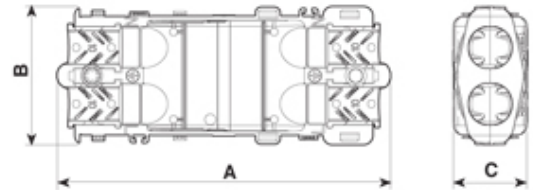

5625////1121

Paguro gel connector junction box black, 4 cable entry 6.5-12mm cable with 3 pole terminal block

Dimensioni / Dimensions (mm)

A	B	C
105	44	24

Max volume interno disponibile ~ 14,26cm³

Max internal room available ~ 14.26cm³

SPECIFICATION

Cable Entries	4
Number of Poles	3
Terminal Type	Screw - wp
Body Material	Nylon PA66-RV V0
Colour	Black
IP Rating	68
Max Conductor Size (Sq mm)	4
Max Current (A)	16
Max Voltage (V)	250
Min Temperature Rating °C	-30
Max Temperature Rating °C	130
Minimum Cable Diameter (mm)	6.5
Maximum Cable Diameter (mm)	12
Depth (mm)	24
Fixing System	Cable
Gel Material	Sealing bi-component syliconic gel
Length (mm)	105
Width (mm)	44