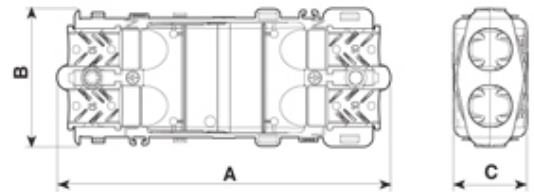

5625////1121

Paguro gel connector junction box black, 4 cable entry 6.5-12mm cable with 3 pole terminal block

Dimensioni / Dimensions (mm)

A	B	C
105	44	24

Max volume interno disponibile ~ 14,26cm³

Max internal room available ~ 14.26cm³

SPECIFICATION

Cable Entries	4
Number of Poles	3
Terminal Type	Screw - wp
Body Material	Nylon PA66-RV V0
Colour	Black
IP Rating	68
Max Conductor Size (Sq mm)	4
Max Current (A)	16
Max Voltage (V)	250
Minimum Temp Rating °C	-30
Maximum Temp Rating °C	130
Minimum Cable Diameter (mm)	6.5
Maximum Cable Diameter (mm)	12
Depth (mm)	24
Fixing System	Cable
Gel Material	Sealing bi-component syliconic gel
Length (mm)	105
Width (mm)	44