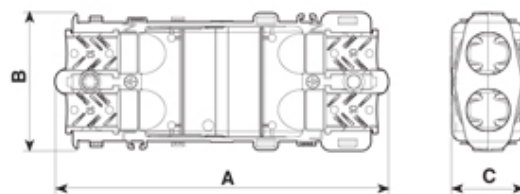

Gel Filled

Range: Weatherproof/Waterproof Connectors

Order Code: CGL-I4A-S04 (5625/415///221)

Dimensioni / Dimensions (mm)

A	B	C
105	44	24

Max volume interno disponibile ~ 14,26cm³

Max internal room available ~ 14.26cm³

DESCRIPTION

Paguro gel connector junction box black, 4 cable entry 6.5-12mm cable with 4 pole terminal block

WEATHERPROOF/WATERPROOF CONNECTORS FEATURES

- Patented memory Gel
- Can be rewired without renewal of internal Gel
- IP68 Protection as standard
- Supplied complete with connector
- Ideal for external connection applications
- The products can be buried without moisture ingress problems
- Up to 16 Amp current capability, depending on product

Features may vary by product throughout the range.

Subject to technical modification without notice.

Typographical and other errors do not justify claim for damages.

SPECIFICATION

Colour	Black
Length (mm)	105
Width (mm)	44
Depth (mm)	24
Cable Entries	4
Max Current (A)	16
Max Voltage (V)	250
Number of Poles	4
Max Conductor Size (Sq mm)	2.5
Minimum Cable Diameter (mm)	6.5
Maximum Cable Diameter (mm)	12
IP Rating	68
Min Temperature Rating °C	-30
Max Temperature Rating °C	130
Body Material	Nylon PA66-RV V0
Fixing System	Cable
Gel Material	Sealing bi-component syliconic gel
Terminal Type	Screw - wp