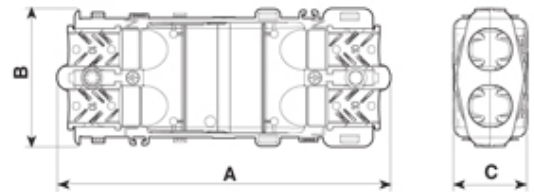

5625/4151121

Paguro gel connector junction box black, 4 cable entry 6.5-12mm cable with 4 pole terminal block

Dimensioni / Dimensions (mm)

A	B	C
105	44	24

 Max volume interno disponibile ~ 14,26cm³

 Max internal room available ~ 14.26cm³
SPECIFICATION

Cable Entries	4
Number of Poles	4
Terminal Type	Screw - wp
Body Material	Nylon PA66-RV V0
Colour	Black
IP Rating	68
Max Conductor Size (Sq mm)	2.5
Max Current (A)	16
Max Voltage (V)	250
Minimum Temp Rating °C	-30
Maximum Temp Rating °C	130
Minimum Cable Diameter (mm)	6.5
Maximum Cable Diameter (mm)	12
Depth (mm)	24
Fixing System	Cable
Gel Material	Sealing bi-component syliconic gel
Length (mm)	105
Width (mm)	44