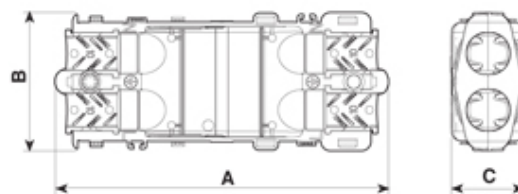

Gel Filled

Range: Weatherproof/Waterproof Connectors

Order Code: CGL-I4A-S04 (5625/415///221)

Dimensioni / Dimensions (mm)

A	B	C
105	44	24

Max volume interno disponibile ~ 14,26cm³

Max internal room available ~ 14.26cm³

DESCRIPTION

Paguro gel connector junction box black, 4 cable entry 6.5-12mm cable with 4 pole terminal block

WEATHERPROOF/WATERPROOF CONNECTORS FEATURES

- Patented memory Gel
- Can be rewired without renewal of internal Gel
- IP68 Protection as standard
- Supplied complete with connector
- Ideal for external connection applications
- The products can be buried without moisture ingress problems
- Up to 16 Amp current capability, depending on product

Features may vary by product throughout the range.

Subject to technical modification without notice.

Typographical and other errors do not justify claim for damages.

SPECIFICATION

Colour	Black
Length (mm)	105
Width (mm)	44
Depth (mm)	24
Cable Entries	4
Max Current (A)	16
Max Voltage (V)	250
Number of Poles	4
Max Conductor Size (Sq mm)	2.5
Minimum Cable Diameter (mm)	6.5
Maximum Cable Diameter (mm)	12
IP Rating	68
Min Temperature Rating °C	-30
Max Temperature Rating °C	130
Body Material	Nylon PA66-RV V0
Fixing System	Cable
Gel Material	Sealing bi-component syliconic gel
Terminal Type	Screw - wp