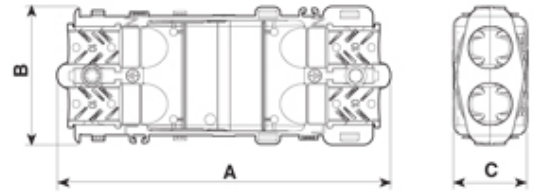

5625/415///221

Paguro gel connector junction box black, 4 cable entry 6.5-12mm cable with 4 pole terminal block

Dimensioni / Dimensions (mm)

A	B	C
105	44	24

Max volume interno disponibile ~ 14,26cm³

Max internal room available ~ 14.26cm³

SPECIFICATION

Cable Entries	4
Number of Poles	4
Terminal Type	Screw - wp
Body Material	Nylon PA66-RV V0
Colour	Black
IP Rating	68
Max Conductor Size (Sq mm)	2.5
Max Current (A)	16
Max Voltage (V)	250
Min Temperature Rating °C	-30
Max Temperature Rating °C	130
Minimum Cable Diameter (mm)	6.5
Maximum Cable Diameter (mm)	12
Depth (mm)	24
Fixing System	Cable
Gel Material	Sealing bi-component syliconic gel
Length (mm)	105
Width (mm)	44