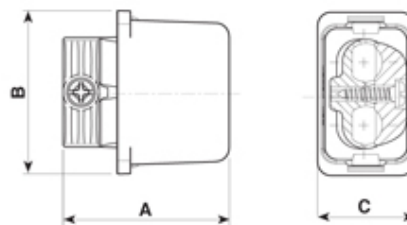

5630/////26

Minature Paguro gel connector junction box black, 2 cable entry 6-8mm with 2 pole terminal block

Dimensioni / Dimensions (mm)

A	B	C
37	36,5	22

SPECIFICATION

Cable Entries	2
Number of Poles	2
Terminal Type	Screw - wp
Body Material	Nylon PA66-RV
Colour	Black
IP Rating	68
Max Conductor Size (Sq mm)	2.5
Max Current (A)	16
Max Voltage (V)	250
Minimum Temp Rating °C	-30
Maximum Temp Rating °C	130
Minimum Cable Diameter (mm)	6
Maximum Cable Diameter (mm)	8
Depth (mm)	(B) 36.5
Fixing System	Cable
Gel Material	Sealing bi-component syliconic gel
Length (mm)	(A) 37
Width (mm)	(c) 22