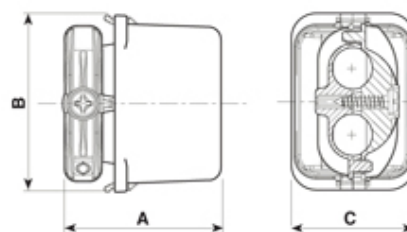

## Range: Weatherproof/Waterproof Connectors

Order Code: 5633//86

Dimensioni / Dimensions (mm)

A	B	C
38	42,5	29,5

### DESCRIPTION

Miniature Paguro gel connector junction box grey, 2 cable entry 8-10mm with 3 pole terminal block

## SPECIFICATION

<b>Colour</b>	Grey
<b>Length (mm)</b>	(A) 38
<b>Width (mm)</b>	(B) 42.5
<b>Depth (mm)</b>	(c) 29.5
<b>Cable Entries</b>	2
<b>Max Current (A)</b>	16
<b>Max Voltage (V)</b>	250
<b>Number of Poles</b>	3
<b>Max Conductor Size (Sq mm)</b>	2.5
<b>Minimum Cable Diameter (mm)</b>	8
<b>Maximum Cable Diameter (mm)</b>	10
<b>IP Rating</b>	68
<b>Min Temperature Rating °C</b>	-30
<b>Max Temperature Rating °C</b>	130
<b>Body Material</b>	Nylon PA66-RV
<b>Fixing System</b>	Cable
<b>Gel Material</b>	Sealing bi-component syliconic gel
<b>Terminal Type</b>	Screw - wp