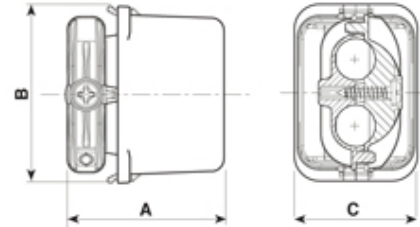

5633/////86

Minature Paguro gel connector junction box grey, 2 cable entry 8-10mm with 3 pole terminal block

Dimensioni / Dimensions (mm)

A	B	C
38	42,5	29,5

SPECIFICATION

Cable Entries	2
Number of Poles	3
Terminal Type	Screw - wp
Body Material	Nylon PA66-RV
Colour	Grey
IP Rating	68
Max Conductor Size (Sq mm)	2.5
Max Current (A)	16
Max Voltage (V)	250
Minimum Temp Rating °C	-30
Maximum Temp Rating °C	130
Minimum Cable Diameter (mm)	8
Maximum Cable Diameter (mm)	10
Depth (mm)	(c) 29.5
Fixing System	Cable
Gel Material	Sealing bi-component syliconic gel
Length (mm)	(A) 38
Width (mm)	(B) 42.5