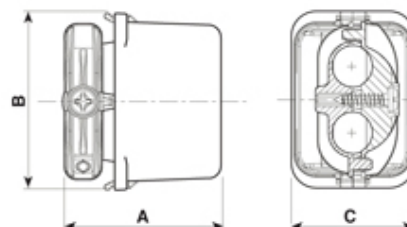

5633/6///86

Minature Paguro gel connector junction box grey, 2 cable entry 8-10mm with 4 pole terminal block

Dimensioni / Dimensions (mm)

A	B	C
38	42,5	29,5

SPECIFICATION

Cable Entries	2
Number of Poles	4
Terminal Type	Screw - wp
Body Material	Nylon PA66-RV
Colour	Grey
IP Rating	68
Max Conductor Size (Sq mm)	2.5
Max Current (A)	16
Max Voltage (V)	250
Minimum Temp Rating °C	-30
Maximum Temp Rating °C	130
Minimum Cable Diameter (mm)	8
Maximum Cable Diameter (mm)	10
Depth (mm)	(c) 29.5
Fixing System	Cable
Gel Material	Sealing bi-component syliconic gel
Length (mm)	(A) 38
Width (mm)	(B) 42.5