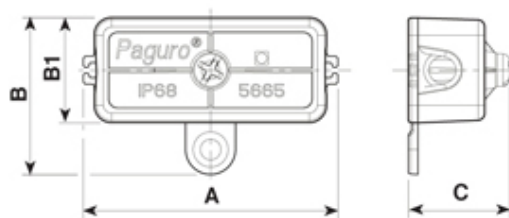

Gel Filled

Range: Weatherproof/Waterproof Connectors

Order Code: CGL-I2C-002 (5665/////221)

Dimensioni / Dimensions (mm)

A	B	B1	C
44	27	18	17,5

DESCRIPTION

Miniature Paguro gel connector junction box black, 2 cable entry
4.8-6mm with 2 pole terminal block

WEATHERPROOF/WATERPROOF CONNECTORS FEATURES

- Patented memory Gel
- Can be rewired without renewal of internal Gel
- IP68 Protection as standard
- Supplied complete with connector
- Ideal for external connection applications
- The products can be buried without moisture ingress problems
- Up to 16 Amp current capability, depending on product

Features may vary by product throughout the range.

Subject to technical modification without notice.

Typographical and other errors do not justify claim for damages.

SPECIFICATION

Colour	Black
Length (mm)	44
Width (mm)	18
Depth (mm)	17.5
Cable Entries	2
Max Current (A)	16
Max Voltage (V)	250 (Testing now)
Number of Poles	2
Max Conductor Size (Sq mm)	2.5
Minimum Cable Diameter (mm)	4.8
Maximum Cable Diameter (mm)	6
IP Rating	68
Min Temperature Rating °C	-30
Max Temperature Rating °C	130
Body Material	Nylon PA66-RV
Fixing System	Screw
Gel Material	Sealing bi-component syliconic gel
Terminal Type	Screw - wp