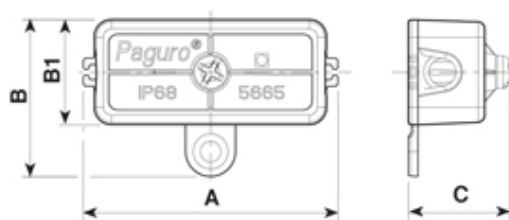

Gel Filled

Range: Weatherproof/Waterproof Connectors

Part Number: 5665/////221

Dimensioni / Dimensions (mm)

A	B	B1	C
44	27	18	17,5

DESCRIPTION

Miniature Paguro gel connector junction box black, 2 cable entry
4.8-6mm with 2 pole terminal block

WEATHERPROOF/WATERPROOF CONNECTORS FEATURES

- Patented memory Gel
- Can be rewired without renewal of internal Gel
- IP68 Protection as standard
- Supplied complete with connector
- Ideal for external connection applications
- The products can be buried without moisture ingress problems
- Up to 16 Amp current capability, depending on product

Features may vary by product throughout the range.

Subject to technical modification without notice.

Typographical and other errors do not justify claim for damages.

SPECIFICATION

Colour	Black
Length (mm)	44
Width (mm)	18
Depth (mm)	17.5
Cable Entries	2
Max Current (A)	10
Max Voltage (V)	250 (Testing now)
Number of Poles	2
Max Conductor Size (Sq mm)	2.5
Minimum Cable Diameter (mm)	4.8
Maximum Cable Diameter (mm)	6
IP Rating	68
Min Temperature Rating °C	-30
Max Temperature Rating °C	130
Body Material	Nylon PA66-RV
Fixing System	Screw
Gel Material	Sealing bi-component syliconic gel
Terminal Type	Screw - wp