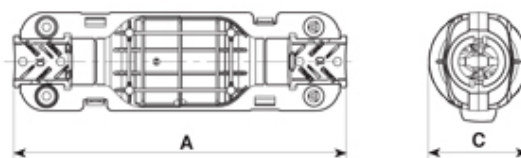

### 5650/////221

Paguro gel connector junction box black, 2 cable entry 6.5-12mm cable with 6 way terminal connection

Dimensioni / Dimensions (mm)

A	C
100	29

### SPECIFICATION

Cable Entries	2
Number of Poles	6
Terminal Type	Screw - wp
Body Material	Nylon PA66-V0
Colour	Black
IP Rating	68
Max Conductor Size (Sq mm)	0.5
Max Current (A)	6
Max Voltage (V)	24
Minimum Temp Rating °C	-30
Maximum Temp Rating °C	130
Minimum Cable Diameter (mm)	6.5
Maximum Cable Diameter (mm)	12
Depth (mm)	29
Fixing System	Cable
Gel Material	Sealing bi-component syliconic gel
Length (mm)	10
Width (mm)	29