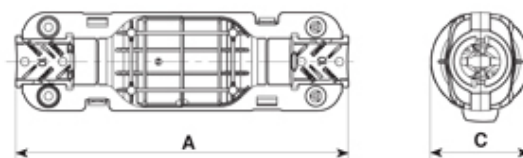

Gel Filled

Range: Weatherproof/Waterproof Connectors

Order Code: CGL-I2A-S03 (5650/3///221)

Dimensioni / Dimensions (mm)

A	C
100	29

DESCRIPTION

Paguro gel connector junction box black, 2 cable entry 6.5-12mm cable with 3 pole terminal block

WEATHERPROOF/WATERPROOF CONNECTORS FEATURES

- Patented memory Gel
- Can be rewired without renewal of internal Gel
- IP68 Protection as standard
- Supplied complete with connector
- Ideal for external connection applications
- The products can be buried without moisture ingress problems
- Up to 16 Amp current capability, depending on product

Features may vary by product throughout the range.

Subject to technical modification without notice.

Typographical and other errors do not justify claim for damages.

SPECIFICATION

Colour	Black
Length (mm)	10
Width (mm)	29
Depth (mm)	29
Cable Entries	2
Max Current (A)	16
Max Voltage (V)	250
Number of Poles	3
Max Conductor Size (Sq mm)	2.5
Minimum Cable Diameter (mm)	6.5
Maximum Cable Diameter (mm)	12
IP Rating	68
Min Temperature Rating °C	-30
Max Temperature Rating °C	130
Body Material	Nylon PA66-V0
Fixing System	Cable
Gel Material	Sealing bi-component syliconic gel
Terminal Type	Screw - wp