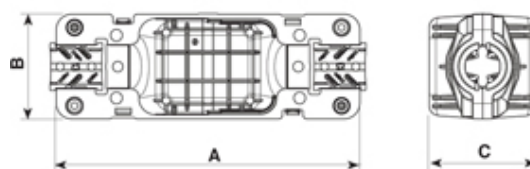

Gel Filled

Range: Weatherproof/Waterproof Connectors

Order Code: CGL-I4B-S03 (5660/4///221)

Dimensioni / Dimensions (mm)

A	B	C
120	40	41

Max volume interno disponibile ~ 25,92cm³

Max internal room available ~ 25.92cm³

DESCRIPTION

Paguro gel connector junction box black, 4 cable entry 7.5-16mm cable with 3 pole terminal block

WEATHERPROOF/WATERPROOF CONNECTORS FEATURES

- Patented memory Gel
- Can be rewired without renewal of internal Gel
- IP68 Protection as standard
- Supplied complete with connector
- Ideal for external connection applications
- The products can be buried without moisture ingress problems
- Up to 16 Amp current capability, depending on product

Features may vary by product throughout the range.

Subject to technical modification without notice.

Typographical and other errors do not justify claim for damages.

SPECIFICATION

Colour	Black
Length (mm)	138
Width (mm)	78
Depth (mm)	35
Cable Entries	4
Max Current (A)	16
Max Voltage (V)	250
Number of Poles	3
Max Conductor Size (Sq mm)	4
Minimum Cable Diameter (mm)	7.5
Maximum Cable Diameter (mm)	16
IP Rating	68
Min Temperature Rating °C	-30
Max Temperature Rating °C	130
Body Material	Nylon PA66 V0
Fixing System	Cable
Gel Material	Sealing bi-component syliconic gel
Terminal Type	Screw - wp