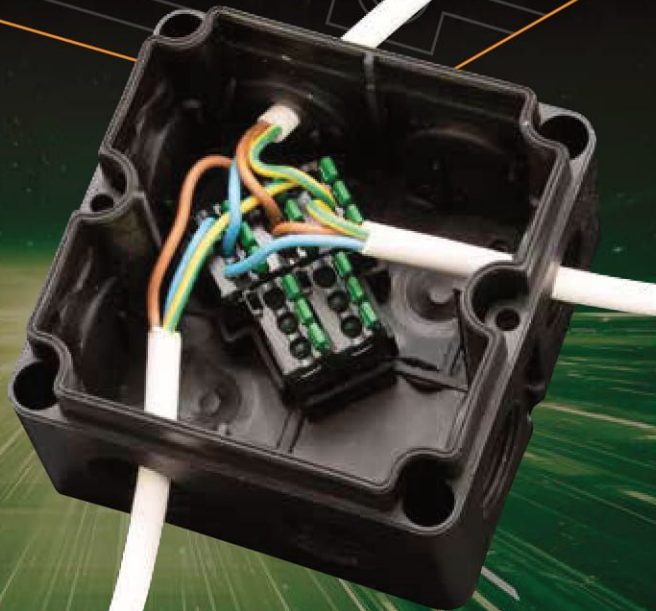

# debox<sup>®</sup> 11

## The highly versatile, surface-mounted junction box from Hylec

**FIVE**  
3-level  
connectors  
included

### FEATURES

READY FOR USE

HIGHLY VERSATILE

FLEXIBLE FIXING METHODS

ROBUST POLYPROPYLENE HOUSING

COMPLETE WITH 5 SCREWLESS CONNECTORS

IP66

IP67

### HIGHLY VERSATILE

Debox 11 comes with 10 cable entry points, all with soft membrane covers, giving a quick puncture-entry, self-sealing system rated to IP66.

8 of the entry points also have a M20 sized threaded entry for Cable Glands, with no need for an internal locknut, and giving a higher protection rating of IP67