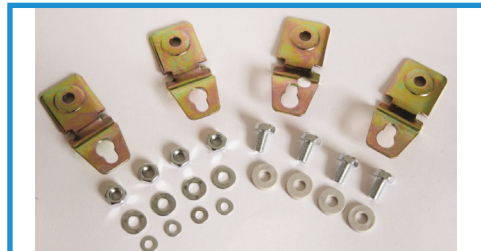

## KIT INCLUDES:

- Metal Lock & Key
- Galvanised Back Plate
- External Mounting Feet & Spacers for the Back Plate

## FEATURES

IP66 & IK10 RATED

PRE-WIRED & FITTED EARTH STRAP

STAINLESS STEEL HOUSING (GRADE 304)

2MM GALVANISED STEEL BACK PLATE

METAL LOCK & KEY

AVAILABLE IN 6 SIZES

**PRE-WIRED & FITTED EARTH STRAP**