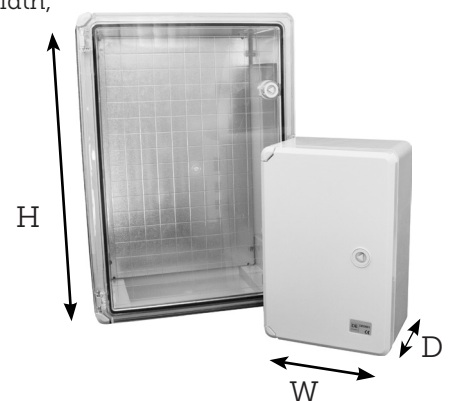

Technical Information:

DED Door Enclosures

OVERVIEW

Manufactured from flame retardant ABS to UL94-HB, our range of DED Door Enclosures are manufactured to a very high quality which can endure high impact.

Ideal for use in sea salt air conditions and dry dust environments, DED enclosures come complete with everything you need in one kit.

Available in 10 sizes.

KIT INCLUDES:

- Wall Mounting Brackets with Fixing Screws
- 1 x Key Included as Standard

FEATURES

IP65 & IK08 RATED

FLAME RETARDANT ABS TO UL94-HB

SUPPLIED IN GREY (RAL 7035) BODY

SOLID GREY (RAL 7035) OR TRANSPARENT DOOR OPTION

TEMPERATURE RANGE OF -20°C TO +85°C

AVAILABLE IN 10 SIZES

DIMENSIONS

Please see overleaf for specific dimensions. This diagram shows the reference to width, height and depth.

Blank Door Enclosures

Product Code	IP Rating	Colour	Material	H (mm)	W (mm)	D (mm)	Temp Rating
DED001	65	Grey (RAL 7035)	ABS-HB	300	200	130	-20°C to +85°C
DED002	65	Grey (RAL 7035)	ABS-HB	350	250	150	20°C to +85°C
DED004	65	Grey (RAL 7035)	ABS-HB	400	300	170	20°C to +85°C
DED005	65	Grey (RAL 7035)	ABS-HB	400	300	220	20°C to +85°C
DED006	65	Grey (RAL 7035)	ABS-HB	500	350	190	20°C to +85°C
DED007	65	Grey (RAL 7035)	ABS-HB	500	400	240	20°C to +85°C
DED008	65	Grey (RAL 7035)	ABS-HB	600	400	200	20°C to +85°C
DED010	65	Grey (RAL 7035)	ABS-HB	700	500	250	20°C to +85°C
DED3003	65	Grey (RAL 7035)	ABS-HB	500	400	175	20°C to +85°C
DED3021	65	Grey (RAL 7035)	ABS-HB	800	600	260	20°C to +85°C